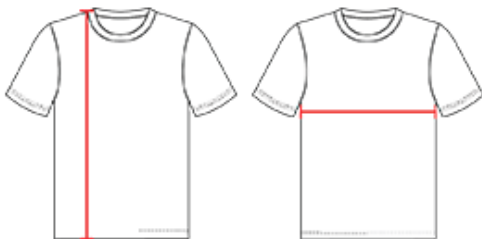

HOW TO MEASURE

These product specifications reference a product's measurements. For sizing information and guidance, please reference our sizing charts.

BODY LENGTH

Measured on the front from the shoulder/neck intersection to the bottom of the garment.

CHEST WIDTH

Measured across the chest, 1" below the armhole seam.