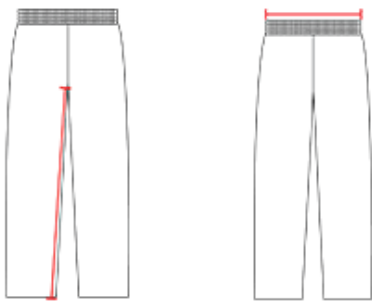

#147900 MEN'S PRO HEATHER FLEECE PANT

- 100% Heathered Polyester moisture management fabric
- Double-needle hem
- Two deep side pockets
- Covered elastic waistband with drawcord
- Embroidered badger logo on left sleeve

COLORS

CAHT

STHT

SPECIFICATIONS

	XS	S	M	L	XL	2XL	3XL	4XL
Piece Weight measured in pounds	1.18	1.18	1.18	1.18	1.18	1.18	1.18	1.18
Spec Inseam measured in inches	28 1/2	29 1/2	30 1/2	31 1/2	32 1/2	33	33 1/2	34
Case Count # of units per case	24	24	24	24	24	24	12	12

HOW TO MEASURE

These product specifications reference a product's measurements. For sizing information and guidance, please reference our sizing charts.

WAIST WIDTH

Measured across the top of the waist opening.

INSEAM

Measured from crotch point to bottom leg opening.