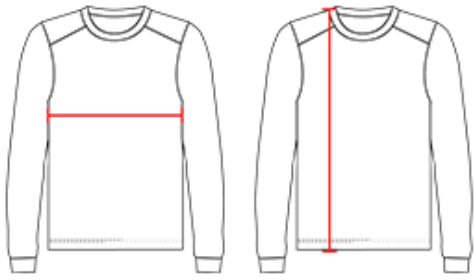

#192600 YOUTH

2B1 L/S YOUTH TEE

- 100% Polyester moisture management/odor protection performance fabric
- Built-in self-fabric mask can easily be pulled over face to act as a barrier to the exterior environment
- Built-in mask contours and conforms to the face and has ear holes to provide maximum comfort and stability
- Badger Sport paneled shoulder for maximum movement
- Double-needle hem
- Badger heat seal logo on left sleeve
- NFHS approved while Covid restrictions in place
- Patent Pending
- Note: We are not able to accept returns on this style

COLORS

SPECIFICATIONS

	XS	S	M	L	XL
Piece Weight measured in pounds	3.00	3.00	3.00	3.00	3.00
Spec Body Length measured in inches	21	23	25	26	27
Spec Chest Width measured in inches	15	16	17	18	19
Case Count # of units per case	36	36	36	36	36

HOW TO MEASURE

These product specifications reference a product's measurements. For sizing information and guidance, please reference our sizing charts.

BODY LENGTH

Measured on the front from the shoulder/neck intersection to the bottom of the garment.