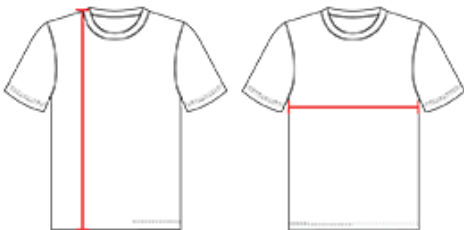

52MFFJW WOMEN'S WOMEN'S FAUX FRONT FASTPITCH JERSEY

- 100% Extreme Pin Dot Mesh Cationic Colorfast Polyester
- Solid Color Six Button Front Vest
- Light weight soft hand with excellent durability and breathability
- Scoop-Hemmed Bottom

COLORS

SPECIFICATIONS

Color	XS	S	M	L	XL	2XL
Piece Weight measured in pounds	0.36	0.36	0.36	0.36	0.36	0.36
Case Count # of units per case	36	36	36	36	36	24

HOW TO MEASURE

These product specifications reference a product's measurements. For sizing information and guidance, please reference our sizing charts.

BODY LENGTH

Measured on the front from the shoulder/neck intersection to the bottom of the garment.

CHEST WIDTH

Measured across the chest, 1" below the armhole seam.