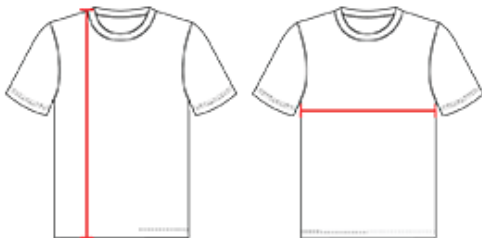

537JW WOMEN'S WOMENSBASKETBALLJERSEY

- 100% Extreme Plaited Knit Cationic Polyester With Moisture Management Fibers
- 100% Extreme Pin Dot Mesh Cationic Colorfast Polyester With Moisture Management Fibers
- 81% Cationic Colorfast Polyester / 19% Spandex "No-Pull" Fabric With Moisture Management Fibers
- Solid Color Jersey With Extreme Plaited Knitfront Body And Extreme Pin Dot Mesh Back For breathability And Comfort
- Straight Hemmed Armholes And Bottom
- Entire Jersey Is Top Stitched For Durability Appearance And Comfort

COLORS

SPECIFICATIONS

COLOR	XS	S	M	L	L	XL	2XL
Piece Weight measured in pounds	0.51	0.51	0.51	0.51	0.51	0.51	0.51
Case Count # of units per case	45	70	70	70	150	70	60

HOW TO MEASURE

These product specifications reference a product's measurements. For sizing information and guidance, please reference our sizing charts.

BODY LENGTH

Measured on the front from the shoulder/neck intersection to the bottom of the garment.

CHEST WIDTH

Measured across the chest, 1" below the armhole seam.