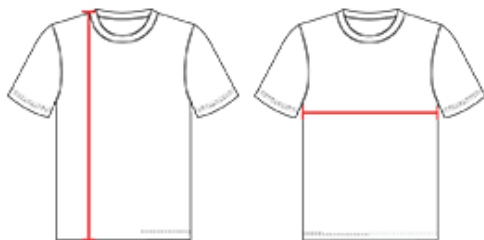

HOW TO MEASURE

These product specifications reference a product's measurements. For sizing information and guidance, please reference our sizing charts.

BODY LENGTH

Measured on the front from the shoulder/neck intersection to the bottom of the garment.

CHEST WIDTH

Measured across the chest, 1" below the armhole seam.