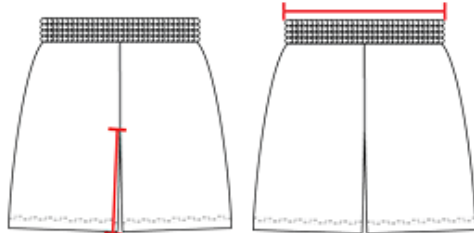

JR21SA ADULT

ADULT 11" SINGLE PLY REVERSIBLE SHORT

- Hyper Lyte : 100% Polyester mock mesh (heavyweight) w/ moisture management
- Great Hand & Durability
- 1 1/2" Covered Elastic Waistband
- Covered Waistband And Cover Hemmed Leg Openings
- Fold Over With Front Side Graphics
- All Seams Reinforced With Feld Seaming

COLORS

NA | Custom

SPECIFICATIONS

Piece Weight
measured in pounds

Case Count
of units per case

HOW TO MEASURE

These product specifications reference a product's measurements. For sizing information and guidance, please reference our sizing charts.

INSEAM

Measured from crotch point to bottom leg opening.

WAIST WIDTH

Measured across the top of the waist opening.