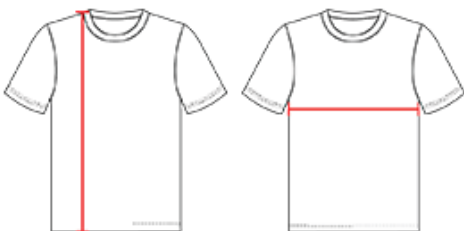

HOW TO MEASURE

These product specifications reference a product's measurements. For sizing information and guidance, please reference our sizing charts.

BODY LENGTH

Measured on the front from the shoulder/neck intersection to the bottom of the garment.

CHEST WIDTH

Measured across the chest, 1" below the armhole seam.