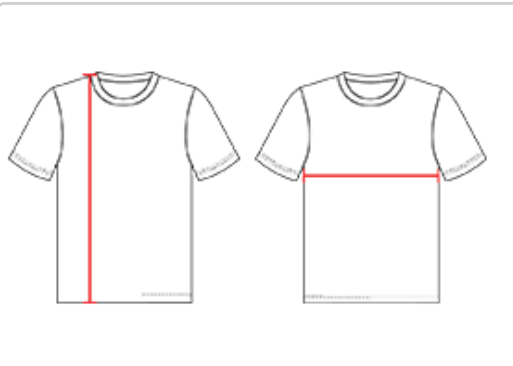

506C1 MEN'S ADULT JERSEY CREW NECK

- 100% Extreme Micromber Cationic Colorfast Polyester With Moisture Management Fibers
- Raglan Short Sleeve T-Shirt

COLORS

SPECIFICATIONS

COLOR	S	M	M	L	L	XL	XL	XL	2XL	3XL
Piece Weight measured in pounds	0.42	0.42	0.42	0.42	0.42	0.42	0.42	0.42	0.42	0.42
Case Count # of units per case	80	80	200	60	200	60	100	200	50	30

HOW TO MEASURE

These product specifications reference a product's measurements. For sizing information and guidance, please reference our sizing charts.

BODY LENGTH

Measured on the front from the shoulder/neck intersection to the bottom of the garment.

CHEST WIDTH

Measured across the chest, 1" below the armhole seam.