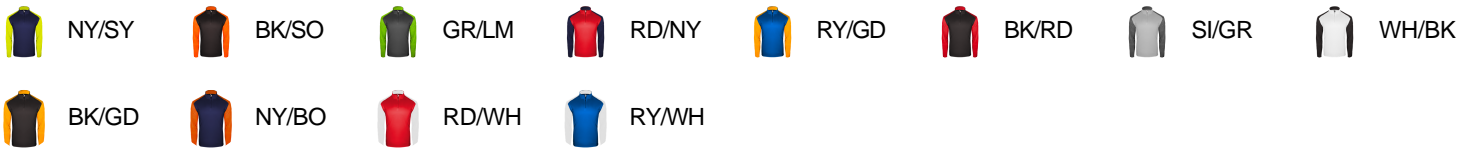

223100 YOUTH BREAKOUT YOUTH 1/4 ZIP

- 100% Polyester moisture management/antimicrobial performance fabric
- Contrast textured shoulders and sleeves
- Self-fabric collar with 6" locking zipper
- Badger sport shoulder for maximum movement
- Double-needle hem
- Badger heat seal logo on left sleeve

COLORS

SPECIFICATIONS

COLOR	XS	S	M	L	XL
Piece Weight measured in pounds	0.00	0.00	0.00	0.00	0.00
Case Count # of units per case	1	1	1	1	1

HOW TO MEASURE

These product specifications reference a product's measurements. For sizing information and guidance, please reference our sizing charts.