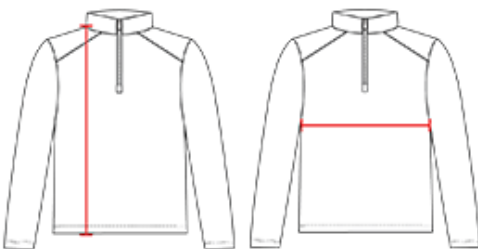

223100 YOUTH BREAKOUT YOUTH 1/4 ZIP

- 100% Polyester moisture management/antimicrobial performance fabric
- Contrast textured shoulders and sleeves
- Self-fabric collar with 6" locking zipper
- Badger sport shoulder for maximum movement
- Double-needle hem
- Badger heat seal logo on left sleeve

COLORS

SPECIFICATIONS

COLOR	XS	S	M	L	XL
Piece Weight measured in pounds	0.00	0.00	0.00	0.00	0.00
Case Count # of units per case	1	1	1	1	1

HOW TO MEASURE

These product specifications reference a product's measurements. For sizing information and guidance, please reference our sizing charts.

BODY LENGTH

Measured on the front from the shoulder/neck intersection to the bottom of the garment.

CHEST WIDTH

Measured across the chest, 1" below the armhole seam.