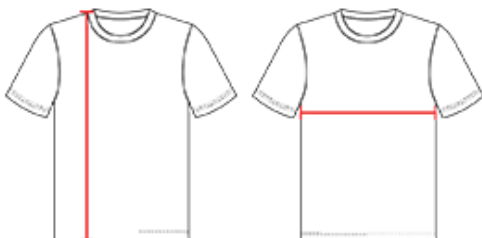

256000 YOUTH LAX REV. YOUTH PRACTICE JERSEY

- Badger size jock tag
- Each layer individually hemmed for easy screening
- Double layered mesh
- 100% Polyester Pro Mesh Fabric
- Double-needle hem
- Reversible

COLORS

SPECIFICATIONS

COLOR	S/M	L/XL
Piece Weight measured in pounds	0.31	0.31
Spec Body Length measured in inches	19	21
Spec Chest Width measured in inches	18	20
Case Count # of units per case	36	36

HOW TO MEASURE

These product specifications reference a product's measurements. For sizing information and guidance, please reference our sizing charts.

BODY LENGTH

Measured on the front from the shoulder/neck intersection to the bottom of the garment.

CHEST WIDTH

Measured across the chest, 1" below the armhole seam.