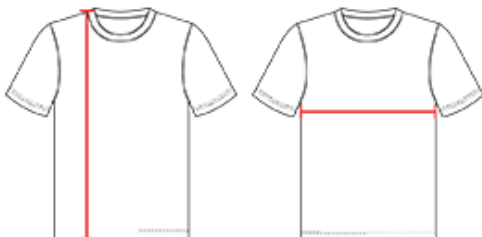

HOW TO MEASURE

These product specimcations reference a product's measurements. For sizing information and guidance, please reference our sizing charts.

BODY LENGTH

Measured on the front from the shoulder/neck intersection to the bottom of the garment.

CHEST WIDTH

Measured across the chest, 1" below the armhole seam.