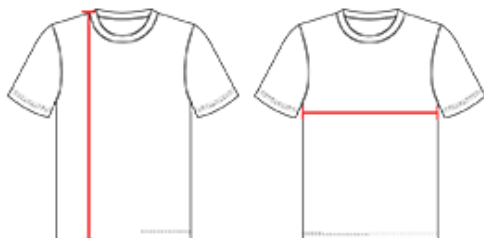

A105BA MEN'S ADULT NBA BLANK REVERSIBLE GAME JERSEY

- 100% Extreme Tear Drop Cationic Polyester With moisture Management Fibers
- Double Ply Extreme Tear Drop Fully Reversible Jersey
- Soft Cool Hand
- Lightweight Basketball Mock Mesh
- Contrasting Color Exposed Top Stitching Across Upper Chest On Front And Back On Both Colorway Sides Of Jersey
- Self-Material Main Body Set-In Mitered V-Neck With Bar Tack Reinforcement

COLORS

SPECIFICATIONS

| | S | M | L | XL | 2XL |
|---|------|------|------|------|------|
| Piece Weight measured in pounds | 0.51 | 0.51 | 0.51 | 0.51 | 0.51 |
| Case Count # of units per case | 70 | 60 | 60 | 50 | 50 |

HOW TO MEASURE

These product specifications reference a product's measurements. For sizing information and guidance, please reference our sizing charts.

BODY LENGTH

Measured on the front from the shoulder/neck intersection to the bottom of the garment.

CHEST WIDTH

Measured across the chest, 1" below the armhole seam.