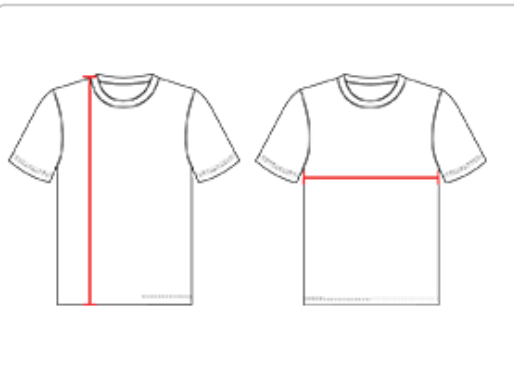

#192300 MEN'S 2B1 SLEEVELESSTEE

- 100% polyester moisture management/antimicrobial performance fabric
- Built-in self-fabric mask can easily be pulled over face to act as a barrier to the exterior environment
- Built-in mask contours and conforms to the face and has ear holes to provide maximum comfort and stability
- Badger Sport paneled shoulder for maximum movement
- Double-needle hem
- Badger heat seal logo on center back mask
- NFHS approved while Covid restrictions in place
- Patent Pending
- Note: We are not able to accept returns on this style

COLORS

SPECIFICATIONS

COLOR	S	M	L	XL	2XL	3XL	4XL
Piece Weight measured in pounds	4.00	4.00	4.00	4.00	4.00	4.00	4.00
Spec Body Length measured in inches	29	30	31	32	33	34	35
Spec Chest Width measured in inches	19	21	23	25	27	29	31
Case Count # of units per case	36	36	36	36	36	24	24

HOW TO MEASURE

These product specifications reference a product's measurements. For sizing information and guidance, please reference our sizing charts.

BODY LENGTH

Measured on the front from the shoulder/neck intersection to the bottom of the garment.

CHEST WIDTH

Measured across the chest, 1" below the armhole seam.