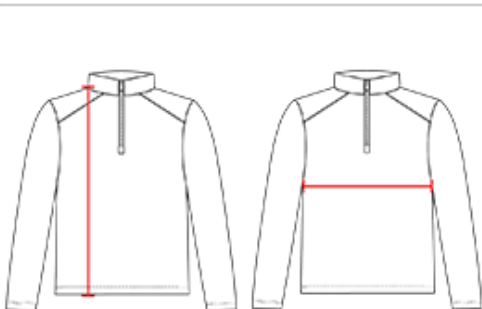

HOW TO MEASURE

These product specifications reference a product's measurements. For sizing information and guidance, please reference our sizing charts.

BODY LENGTH

Measured on the front from the shoulder/neck intersection to the bottom of the garment.

CHEST WIDTH

Measured across the chest, 1" below the armhole seam.