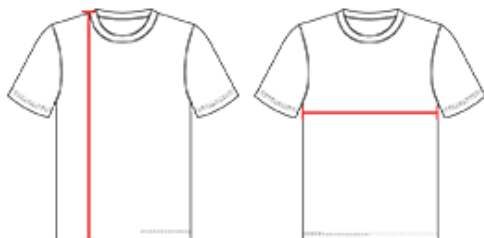

#776E MEN'S ADULT SPEED GAME JERSEY

- Full length PROF-FLEX CUT tailored jersey
- 100% eXtreme mesh colorfast polyester 100 denier tricot mesh with moisture management mesh body
- Double thickness mechanical STRETCH DAZZLE fabric
- PRO-FLEX mt yoke and sleeves with contrast color piping on front and back yoke ending at sleeve openings
- Lycra contrast color set-in mitered v-neck and sleeve cuffs with elastic
- 4-way stretch mesh fabric bottom side inserts
- Cover seamed throughout for additional strength and appearance

COLORS

SPECIFICATIONS

	S	M	L	XL	2XL	3XL
Piece Weight measured in pounds	0.00	0.00	0.00	0.00	0.00	0.00
Case Count # of units per case	1	1	1	1	1	1

HOW TO MEASURE

These product specifications reference a product's measurements. For sizing information and guidance, please reference our sizing charts.

BODY LENGTH

Measured on the front from the shoulder/neck intersection to the bottom of the garment.

CHEST WIDTH

Measured across the chest, 1" below the armhole seam.