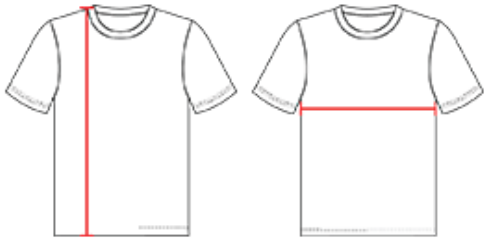

These product specifications reference a product's measurements.
For sizing information and guidance, please reference our sizing charts.

BODY LENGTH

Measured on the front from the shoulder/neck intersection to the bottom of the garment.

CHEST WIDTH

Measured across the chest, 1" below the armhole seam.