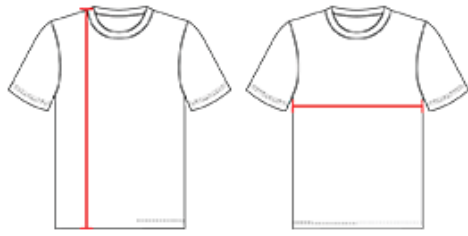

These product specifications reference a product's measurements. For sizing information and guidance, please reference our sizing charts.

BODY LENGTH

Measured on the front from the shoulder/neck intersection to the bottom of the garment.

CHEST WIDTH

Measured across the chest, 1" below the armhole seam.