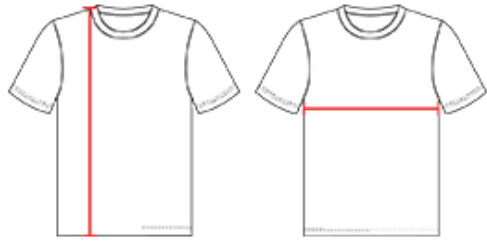

These product specifications reference a product's measurements. For sizing information and guidance, please reference our sizing charts.

BODY LENGTH

Measured on the front from the shoulder/neck intersection to the bottom of the garment.

CHEST WIDTH

Measured across the chest, 1" below the armhole seam.