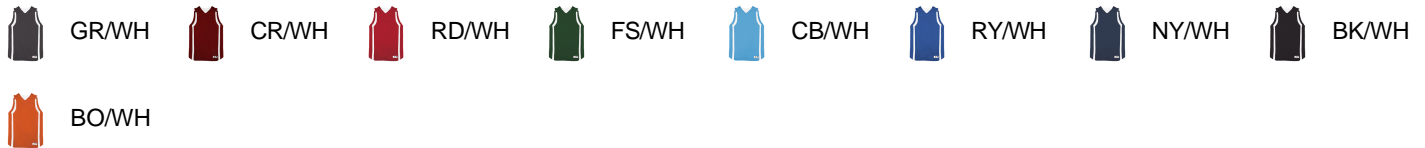

# # 855100 MEN'S B-SLAMREV.TANK

- May be branded Alleson Athletic on the inside - all other aspects of the product will remain the same
- Contrast side inserts
- Double-needle hemmed armholes and jersey bottom
- 100% Polyester moisture management/antimicrobial performance fabric
- Collegiate Cut
- Reversible

## COLORS

## SPECIFICATIONS

Color	S	M	L	XL	2XL	3XL
<b>Piece Weight</b> measured in pounds	0.52	0.52	0.52	0.52	0.52	0.52
<b>Spec Body Length</b> measured in inches	30	31	32	33	34	35
<b>Spec Chest Width</b> measured in inches	19	21	23	25	27	29
<b>Case Count</b> # of units per case	36	36	36	36	36	24