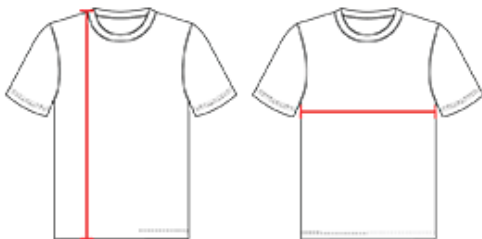

588R MEN'S MENS REVERSIBLE BASKETBALL JERSEY

- 100% Extreme Plaited Knit Cationic Colorfast Polyester With Moisture Management Fibers
- 100% Extreme Pin Dot Mesh Cationic Polyester With Moisture Management Fibers
- Two color double ply fully reversible jersey
- Back Body Is Extreme Pin Dot Mesh On Both White And Colored Sides
- Two 3/4" Contrasting Color Overlay Stripes On Both Shoulders Starting At Collar And Moving Out To Armhole
- Nfhs Legal

COLORS

SPECIFICATIONS

COLOR	S	S	S	M	M	M	L	L	L	XL	XL	2XL	3XL
Piece Weight measured in pounds	0.58	0.58	0.58	0.58	0.58	0.58	0.58	0.58	0.58	0.58	0.58	0.58	0.58
Case Count # of units per case	50	60	200	50	200	60	200	40	50	200	40	30	20

HOW TO MEASURE

These product specifications reference a product's measurements. For sizing information and guidance, please reference our sizing charts.

BODY LENGTH

Measured on the front from the shoulder/neck intersection to the bottom of the garment.

CHEST WIDTH

Measured across the chest, 1" below the armhole seam.