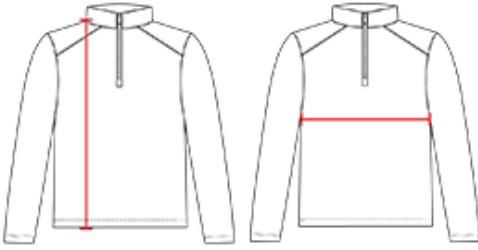

These product specifications reference a product's measurements.
For sizing information and guidance, please reference our sizing charts.

BODY LENGTH

Measured on the front from the shoulder/neck intersection to the bottom of the garment.

CHEST WIDTH

Measured across the chest, 1" below the armhole seam.