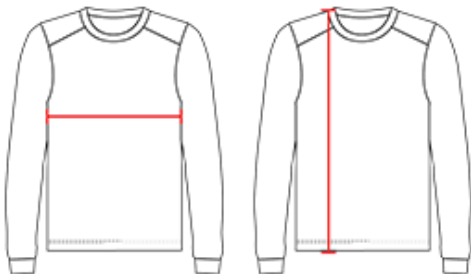

220500 YOUTH OMBRE YOUTH HOOD TEE

- 100% Polyester moisture management/antimicrobial performance fabric
- Sublimated front and back body and hood
- Badger sport shoulder for maximum movement
- Self-fabric hood with drawcord
- Double-needle hem
- Badger heat seal logo on left sleeve
- No drawcord on youth garments

COLORS

SPECIFICATIONS

COLOR	XS	S	M	L	XL
Piece Weight measured in pounds	0.00	0.00	0.00	0.00	0.00
Case Count # of units per case	1	1	1	1	1

HOW TO MEASURE

These product specifications reference a product's measurements. For sizing information and guidance, please reference our sizing charts.

BODY LENGTH

Measured on the front from the shoulder/neck intersection to the bottom of the garment.

CHEST WIDTH

Measured across the chest, 1" below the armhole seam.