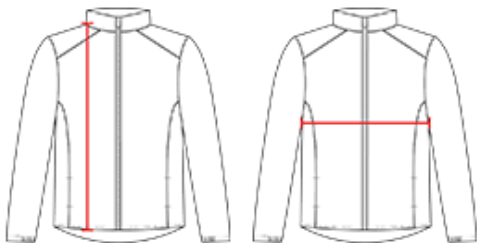

HOW TO MEASURE

These product specifications reference a product's measurements. For sizing information and guidance, please reference our sizing charts.

BODY LENGTH

Measured on the front from the shoulder/neck intersection to the bottom of the garment.

CHEST WIDTH

Measured across the chest, 1" below the armhole seam.