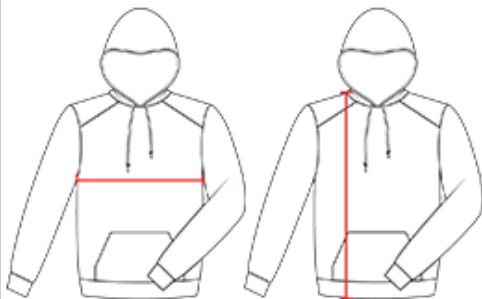

#143000 MEN'S PERF. FLEECE SLEEVELESS HOOD

- 100% polyester moisture management fleece fabric
- Self-fabric waistband
- Front pouch pocket with hook and loop closures for headset opening
- Badger sport shoulder for maximum movement
- Embroidered Badger logo on lower left front body.

COLORS

SPECIFICATIONS

	XS	S	M	L	XL	2XL	3XL	4XL
Piece Weight measured in pounds	1.22	1.22	1.22	1.22	1.22	1.22	1.22	1.22
Spec Body Length measured in inches	27	28	29	30	31	32	33	34
Spec Chest Width measured in inches	18	19	21	23	25	27	29	31
Case Count # of units per case	24	24	24	24	24	24	12	12

HOW TO MEASURE

These product specifications reference a product's measurements. For sizing information and guidance, please reference our sizing charts.

BODY LENGTH

Measured on the front from the shoulder/neck intersection to the bottom of the garment.