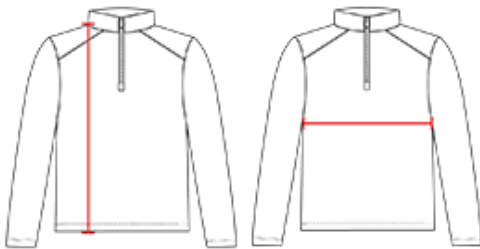

#BS0260 YOUTH SUBLIMATED YOUTH 1/4 ZIP

- 100% Polyester moisture management/odor protection performance fabric
- Badger Sport paneled shoulder for maximum movement
- Self-fabric collar with 6" locking zipper
- Double-needle hem
- Same fit as Badger 210200 B-Core Youth 1/4 Zip

COLORS

NA | WH

SPECIFICATIONS

Piece Weight
measured in pounds

Case Count
of units per case

HOW TO MEASURE

These product specifications reference a product's measurements. For sizing information and guidance, please reference our sizing charts.

BODY LENGTH

Measured on the front from the shoulder/neck intersection to the bottom of the garment.

CHEST WIDTH

Measured across the chest, 1" below the armhole seam.