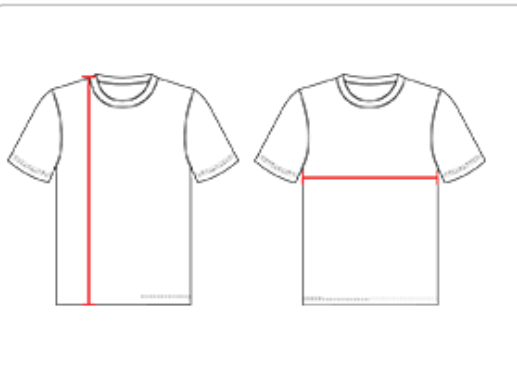

434300 MEN'S SPORT HEATHER TONAL TEE

- Badger heat seal logo on left sleeve
- Self-fabric collar
- 100% Heathered Polyester moisture management fabric
- Badger Sport paneled shoulder for maximum movement
- Double-needle hem
- Solid sport shoulder and sleeves

COLORS

SPECIFICATIONS

	XS	S	M	L	XL	2XL	3XL	4XL
Piece Weight measured in pounds	0.36	0.36	0.36	0.36	0.36	0.36	0.36	0.36
Spec Body Length measured in inches	28	29	30	31	32	33	34	35
Spec Chest Width measured in inches	17	19	21	23	25	27	29	31
Case Count # of units per case	36	36	36	36	36	36	24	24

HOW TO MEASURE

These product specifications reference a product's measurements. For sizing information and guidance, please reference our sizing charts.

BODY LENGTH

Measured on the front from the shoulder/neck intersection to the bottom of the garment.

CHEST WIDTH

Measured across the chest, 1" below the armhole seam.