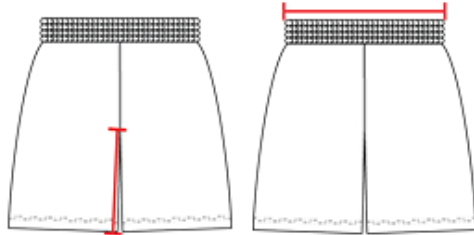

#BS0017 ADULT SUBLIMATED 7" POCKETED SHORT

- 100% Polyester moisture management/odor protection performance fabric
- 2" Covered elastic waistband
- Athletic cut and superior mt
- Two deep side seam pockets
- Double-needle hem
- 7" Inseam
- Same mt as Badger 410700 B-Core Short

COLORS

NA | WH

SPECIFICATIONS

Piece Weight
measured in pounds

Case Count
of units per case

HOW TO MEASURE

These product specifications reference a product's measurements. For sizing information and guidance, please reference our sizing charts.

INSEAM

Measured from crotch point to bottom leg opening.

WAIST WIDTH

Measured across the top of the waist opening.