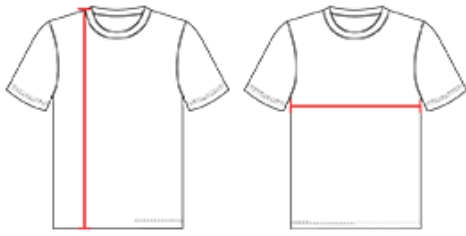

216300 GIRLS' B-CORE GIRLS' SLEEVELESS TEE

- Self-fabric lap v-neck collar
- Badger Sport paneled shoulder for maximum movement
- 100% Polyester moisture management/antimicrobial performance fabric
- Badger heat seal logo on center back
- Double-needle hem

COLORS

SPECIFICATIONS

Color	XS	S	M	L	XL
Piece Weight measured in pounds	0.25	0.25	0.25	0.25	0.25
Spec Body Length measured in inches	19	20	21	22	23
Spec Chest Width measured in inches	14	14	15	16	17
Case Count # of units per case	36	36	36	36	36

HOW TO MEASURE

These product specifications reference a product's measurements. For sizing information and guidance, please reference our sizing charts.

BODY LENGTH

Measured on the front from the shoulder/neck intersection to the bottom of the garment.