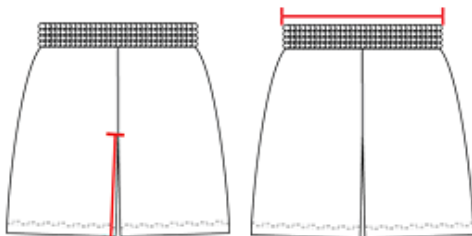

614900 WOMEN'S COURT WOMEN'S REV. SHORT

- Each layer individually hemmed for easy screening
- 100% polyester moisture management/odor protection performance fabric
- Contrast side panels
- Double-needle hem
- Covered elastic waistband
- 8" inseam
- Women's mt
- Reversible
- May be branded Alleson Athletic on the inside - all other aspects of the product will remain the same

COLORS

SPECIFICATIONS

	XS	S	M	L	XL	2XL
Piece Weight measured in pounds	0.39	0.39	0.39	0.39	0.39	0.39
Spec Inseam measured in inches	8	8	8	8	8	8
Case Count # of units per case	36	36	36	36	36	36

HOW TO MEASURE

These product specifications reference a product's measurements. For sizing information and guidance, please reference our sizing charts.

INSEAM

Measured from crotch point to bottom leg opening.

WAIST WIDTH

Measured across the top of the waist opening.