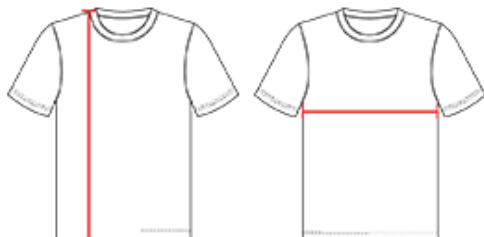

#761FFJ YOUTH YOUTH SWIFT MESH REVERSIBLE FLAG FOOTBALL JERSEY

- 100% Extreme Mesh Cationic Colorfast Polyester 70 Denier Tricot Mesh With Moisture Management Finish
- 100% Polyester (Flags)
- Reversible Waist Length Sleeveless Jersey
- 3 Regulation Attached Football Flags With 2X2 Velcro Patches
- Modified V-Neck Silhouette
- Official Flag Football Jersey

COLORS

RY/WH

CC/WH

SPECIFICATIONS

	S/M	L/XL
Piece Weight measured in pounds	0.51	0.51
Case Count # of units per case	80	80

HOW TO MEASURE

These product specifications reference a product's measurements. For sizing information and guidance, please reference our sizing charts.

BODY LENGTH

Measured on the front from the shoulder/neck intersection to the bottom of the garment.

CHEST WIDTH

Measured across the chest, 1" below the armhole seam.