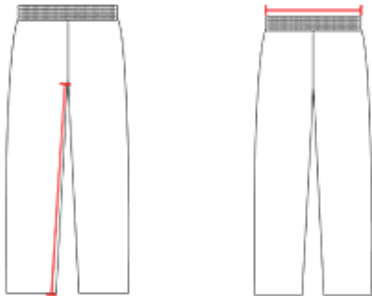

HOW TO MEASURE

These product specmcatons reference a product's measurements. For sizing information and guidance, please reference our sizing charts.

WAIST WIDTH

Measured across the top of the waist opening.

INSEAM

Measured from crotch point to bottom leg opening.