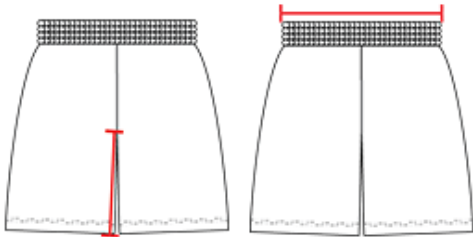

590PSPY YOUTH CROSSOVER YOUTH REVERSIBLE SHORT

- Body color front and back 100% Colorfast Polyester Micromber with body color side overlay
- Reverse side is contrast color 100% Colorfast Polyester Diamond knit front and back body
- 1 ½" Cover elastic waistband
- Contrast color 100% Colorfast Polyester Diamond Knit side insert
- Contrast color overlay on modimed curved bottom leg opening
- Cover seamed throughout for durability and appearance
- 6" Inseam

COLORS

SPECIFICATIONS

	S	M	L	XL
Piece Weight measured in pounds	0.00	0.00	0.00	0.00
Case Count # of units per case	1	1	1	1

HOW TO MEASURE

These product specifications reference a product's measurements. For sizing information and guidance, please reference our sizing charts.

INSEAM

Measured from crotch point to bottom leg opening.

WAIST WIDTH

Measured across the top of the waist opening.