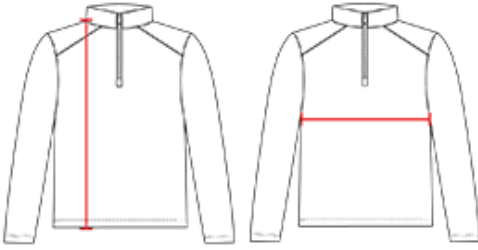

417900 WOMEN'S SPORT TONAL BLEND WOMEN'S 1/4 ZIP

- Badger heat seal logo on left sleeve
- Sublimated sport shoulder
- Badger Sport paneled shoulder for maximum movement
- Double-needle hem
- Thumbholes in sleeves
- collar and sleeves
- Self-fabric collar with 8" locking zipper
- 100% Polyester moisture management/antimicrobial fabric

COLORS

SPECIFICATIONS

	XS	S	M	L	XL	2XL
Piece Weight measured in pounds	0.36	0.36	0.36	0.36	0.36	0.36
Spec Body Length measured in inches	26	27	28	29	30	31
Spec Chest Width measured in inches	16 1/2	17 1/2	19	21	23	25
Case Count # of units per case	36	36	36	36	36	36

HOW TO MEASURE

These product specifications reference a product's measurements.
For sizing information and guidance, please reference our sizing charts.

BODY LENGTH

Measured on the front from the shoulder/neck intersection to the bottom of the garment.