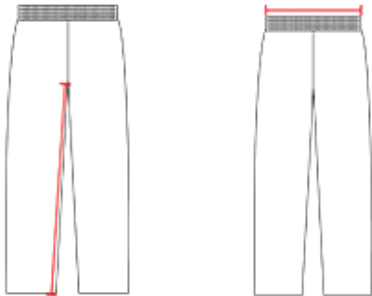

682PY YOUTH YOUTH INTEGRATED KNEEPAD FOOTBALL PANT

- Lycra Fabric Body With Integrated Knee Pads
- Five Panel Back Construction With No-Fly Crotch
- Sewn-In Knee Pads Of Perforated Eva With Stretch Mesh Pad Pocket
- Slotted Elastic Waist Pant Made To Function Withall 5-Padded Girdles
- Heavyweight Comfort Cotton-Like Elastic Waistband With Two Rows Of Exposed Rubber-Gripper To Keep Jersey Tucked In Tight

COLORS

SPECIFICATIONS

COLOR	S	M	L	XL
Piece Weight measured in pounds	0.51	0.51	0.51	0.51
Case Count # of units per case	36	36	36	36

HOW TO MEASURE

These product specifications reference a product's measurements. For sizing information and guidance, please reference our sizing charts.

WAIST WIDTH

Measured across the top of the waist opening.

INSEAM

Measured from crotch point to bottom leg opening.