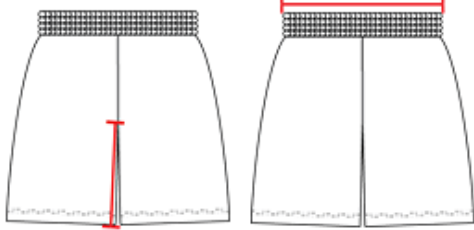

HOW TO MEASURE

These product specifications reference a product's measurements. For sizing information and guidance, please reference our sizing charts.

INSEAM

Measured from crotch point to bottom leg opening.

WAIST WIDTH

Measured across the top of the waist opening.