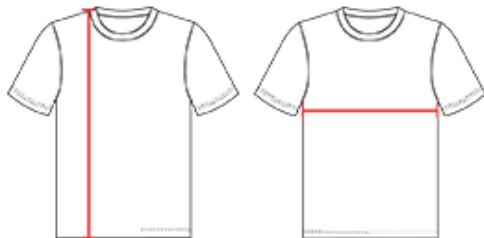

#761FFJ MEN'S ADULT SWIFT MESH REVERSIBLE FLAG FOOTBALL JERSEY

- 100% Extreme Mesh Cationic Colorfast Polyester 70 Denier Tricot Mesh With Moisture Management Finish
- 100% Polyester (Flags)
- Reversible Waist Length Sleeveless Jersey
- 3 Regulation Attached Football Flags With 2X2 Velcro Patches
- Modified V-Neck Silhouette
- Official Flag Football Jersey

COLORS

SPECIFICATIONS

COLOR	S/M	L/XL	2XL/3XL
Piece Weight measured in pounds	0.51	0.51	0.51
Case Count # of units per case	70	60	70

HOW TO MEASURE

These product specifications reference a product's measurements. For sizing information and guidance, please reference our sizing charts.

BODY LENGTH

Measured on the front from the shoulder/neck intersection to the bottom of the garment.

CHEST WIDTH

Measured across the chest, 1" below the armhole seam.