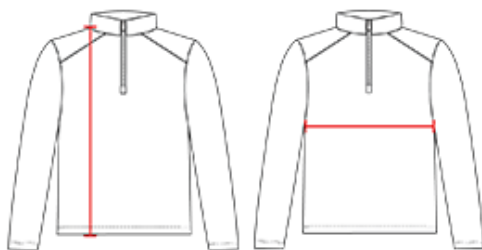

HOW TO MEASURE

These product specifications reference a product's measurements. For sizing information and guidance, please reference our sizing charts.

BODY LENGTH

Measured on the front from the shoulder/neck intersection to the bottom of the garment.

CHEST WIDTH

Measured across the chest, 1" below the armhole seam.