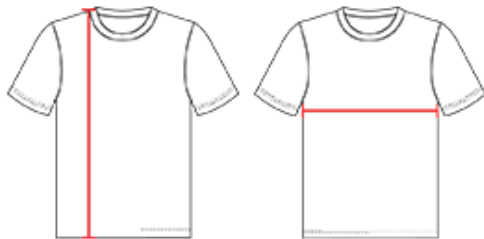

COLORS

NA | WH

SPECIFICATIONS

Piece Weight
measured in pounds

Case Count
of units per case

HOW TO MEASURE

These product specifications reference a product's measurements. For sizing information and guidance, please reference our sizing charts.

BODY LENGTH

Measured on the front from the shoulder/neck intersection to the bottom of the garment.

CHEST WIDTH

Measured across the chest, 1" below the armhole seam.