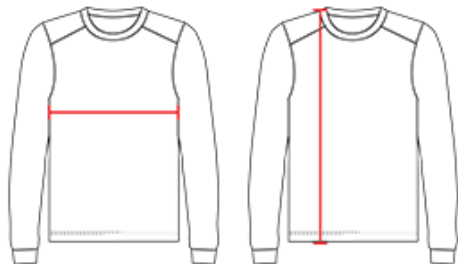

HOW TO MEASURE

These product specifications reference a product's measurements. For sizing information and guidance, please reference our sizing charts.

BODY LENGTH

Measured on the front from the shoulder/neck intersection to the bottom of the garment.

CHEST WIDTH

Measured across the chest, 1" below the armhole seam.