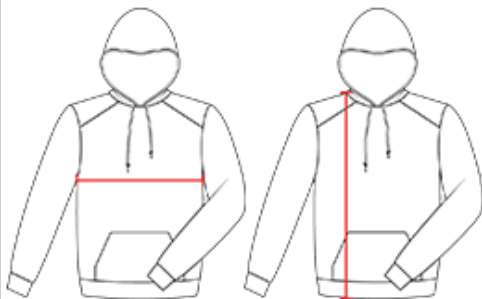

#148600 WOMEN'S PERF. FLEECE WOMEN'S 1 / 4 ZIP

- 100% Polyester moisture management fabric
- Self-fabric collar with 8" locking zipper
- 2 front pockets with headset opening
- Cuffs feature smooth hem front with rib on back half
- Embroidered badger logo on left sleeve

COLORS

SPECIFICATIONS

	XS	S	M	L	XL	2XL
Piece Weight measured in pounds	1.20	1.20	1.20	1.20	1.20	1.20
Spec Body Length measured in inches	26	26 1/2	27	27 1/2	28	28 1/2
Spec Chest Width measured in inches	16	18	20	22	24	26
Case Count # of units per case	24	24	24	24	24	24

HOW TO MEASURE

These product specifications reference a product's measurements. For sizing information and guidance, please reference our sizing charts.

BODY LENGTH

Measured on the front from the shoulder/neck intersection to the bottom of the garment.