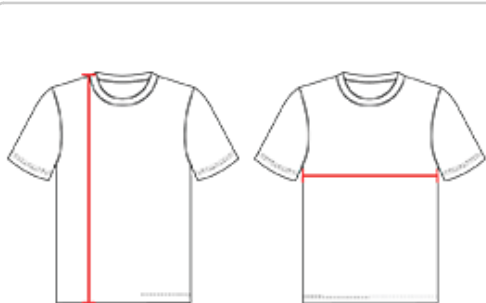

212500 YOUTH SPORT STRIPE YOUTH TEE

- 100% polyester moisture management/antimicrobial performance fabric
- Sublimated shoulder panels and sleeves
- Badger sport shoulder for maximum movement
- Self-fabric collar
- Double-needle hem
- Badger heat seal logo on left sleeve

COLORS

SPECIFICATIONS

COLOR	XS	S	M	L	XL
Piece Weight measured in pounds	0.36	0.36	0.36	0.36	0.36
Spec Body Length measured in inches	21	23	25	26	27
Spec Chest Width measured in inches	15	16	17	18	19
Case Count # of units per case	36	36	36	36	36

HOW TO MEASURE

These product specifications reference a product's measurements. For sizing information and guidance, please reference our sizing charts.

BODY LENGTH

Measured on the front from the shoulder/neck intersection to the bottom of the garment.

CHEST WIDTH

Measured across the chest, 1" below the armhole seam.