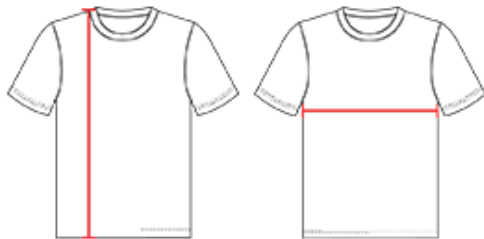

BSQ003 WOMEN'S BADGER 5-DAY WOMENS SUBLIMATED TEE

- 100% Polyester moisture management/antimicrobial performance fabric
- Badger Sport paneled shoulder for maximum movement
- Self-fabric collar
- Double-needle hem
- Available in sizes: XS-2XL

COLORS

NA | Custom

SPECIFICATIONS

Piece Weight
measured in pounds

Case Count
of units per case

HOW TO MEASURE

These product specifications reference a product's measurements.
For sizing information and guidance, please reference our sizing charts.

BODY LENGTH

Measured on the front from the shoulder/neck intersection to the bottom of the garment.

CHEST WIDTH

Measured across the chest, 1" below the armhole seam.