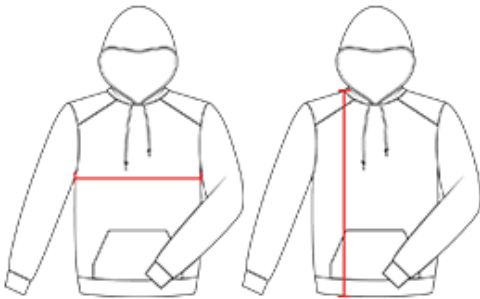

BS1140 YOUTH SUBLIMATED PERFORMANCE FLEECE YOUTH JOGGER

- 100% Polyester fleece fabric
- Reinforced spandex rib knit cuffs
- Two deep side pockets
- Covered elastic waistband
- Tapered fit in lower leg
- Badger logo on left hip
- Double-needle hem
- Same fit as Badger 247500 Performance Fleece Youth Jogger

COLORS

NA | Custom

SPECIFICATIONS

Piece Weight
measured in pounds

Case Count
of units per case

HOW TO MEASURE

These product specifications reference a product's measurements. For sizing information and guidance, please reference our sizing charts.

BODY LENGTH

Measured on the front from the shoulder/neck intersection to the bottom of the garment.

CHEST WIDTH

Measured across the chest, 1" below the armhole seam.