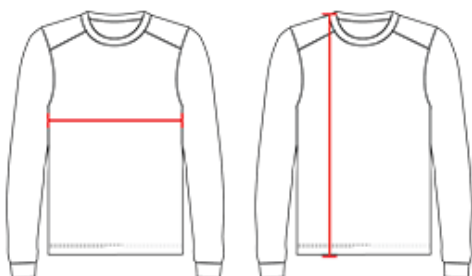

214500 YOUTH LINEEMBOSSED L/S YOUTH TEE

- 100% Embossed Polyester moisture management/odor protection performance fabric
- Badger sport shoulder for maximum movement
- Self-fabric collar and cuffs
- Double-needle hem
- Badger heat seal logo on left sleeve

COLORS

SPECIFICATIONS

	XS	S	M	L	XL
Piece Weight measured in pounds	0.25	0.25	0.25	0.25	0.25
Spec Body Length measured in inches	21	23	25	26	27
Spec Chest Width measured in inches	15	16	17	18	19
Case Count # of units per case	36	36	36	36	36

HOW TO MEASURE

These product specifications reference a product's measurements. For sizing information and guidance, please reference our sizing charts.

BODY LENGTH

Measured on the front from the shoulder/neck intersection to the bottom of the garment.