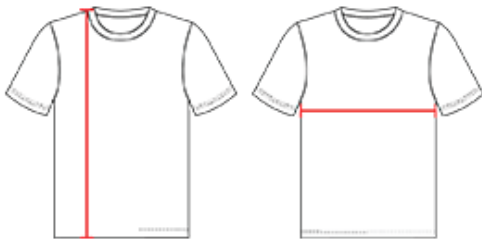

HOW TO MEASURE

These product specifications reference a product's measurements.
For sizing information and guidance, please reference our sizing charts.

BODY LENGTH

Measured on the front from the shoulder/neck intersection to the bottom of the garment.

CHEST WIDTH

Measured across the chest, 1" below the armhole seam.