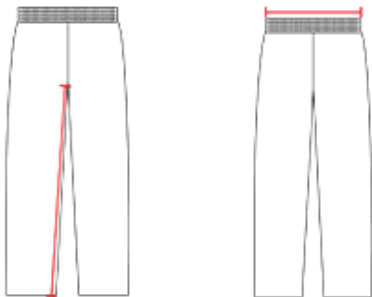

HOW TO MEASURE

These product specimcations reference a product's measurements. For sizing information and guidance, please reference our sizing charts.

WAIST WIDTH

Measured across the top of the waist opening.

INSEAM

Measured from crotch point to bottom leg opening.