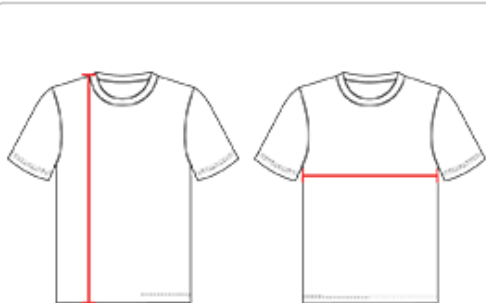

HOW TO MEASURE

These product specifications reference a product's measurements. For sizing information and guidance, please reference our sizing charts.

BODY LENGTH

Measured on the front from the shoulder/neck intersection to the bottom of the garment.

CHEST WIDTH

Measured across the chest, 1" below the armhole seam.