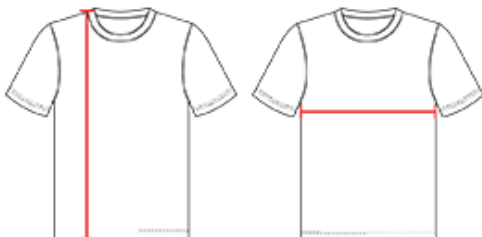

J5JC1W WOMEN'S 5-DAY WOMEN'S CREW NECK TECH TEE

- Sublimated neck trim on crew neck
- Jersey is Self-material
- Set-in sleeves
- Cover seamed finish for appearance and reinforcement

COLORS

NA | WH

SPECIFICATIONS

	XS	S	M	L	XL	2XL	3XL
Piece Weight measured in pounds	0.30	0.30	0.30	0.30	0.40	0.45	0.45
Case Count # of units per case	1	1	1	1	1	1	1

HOW TO MEASURE

These product specifications reference a product's measurements. For sizing information and guidance, please reference our sizing charts.

BODY LENGTH

Measured on the front from the shoulder/neck intersection to the bottom of the garment.

CHEST WIDTH

Measured across the chest, 1" below the armhole seam.