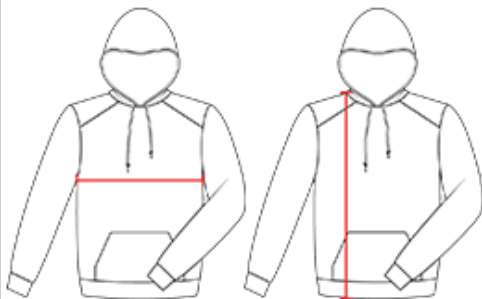

#143900 MEN'S MONOCAM EMBOSSED HOOD

- 100% Embossed Polyester moisture management neece fabric
- Front pouch pocket with hook and loop closures
- Self-fabric cuós and waistband
- Badger sport shoulder for maximum movement
- Headset opening
- Embroidered Badger logo on left sleeve.

COLORS

SPECIFICATIONS

	XS	S	M	L	XL	2XL	3XL	4XL
Piece Weight measured in pounds	1.22	1.22	1.22	1.22	1.22	1.22	1.22	1.22
Spec Body Length measured in inches	28.5	29	29.5	30	30.5	31	31.5	32
Spec Chest Width measured in inches	19	20	22	24	26	28	30	32
Case Count # of units per case	24	24	24	24	24	24	12	12

HOW TO MEASURE

These product specmctions reference a product's measurements.
For sizing information and guidance, please reference our sizing charts.

BODY LENGTH

Measured on the front from the shoulder/neck intersection to the bottom of the garment.